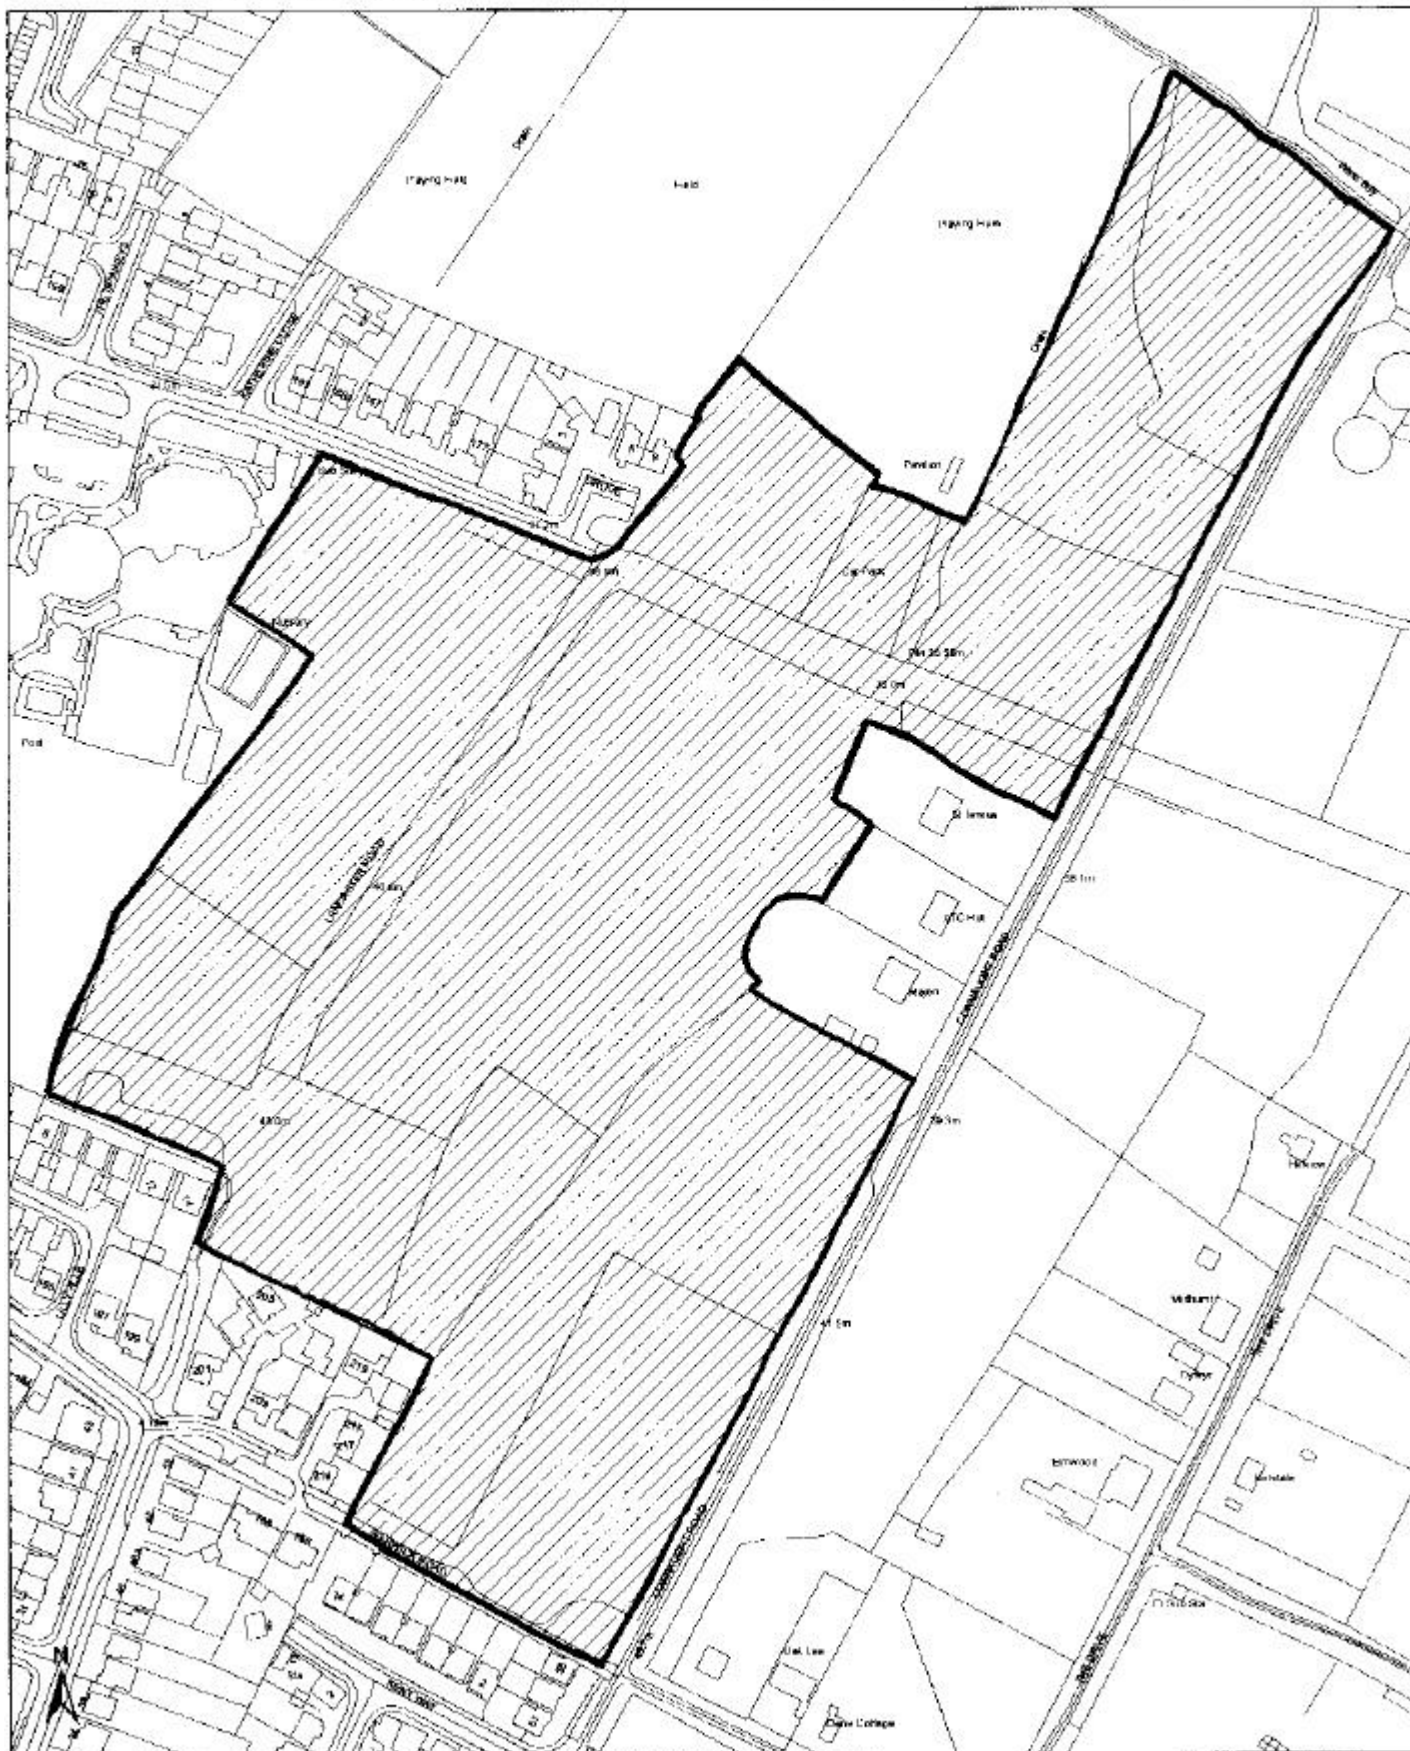

Rochford
District Council

Title: Grove Wood

APPENDIX A

Legend

- Boundary of RDC Land
- Proposed LNR

On-line at www.rochford.gov.uk

Scale 1:2,000