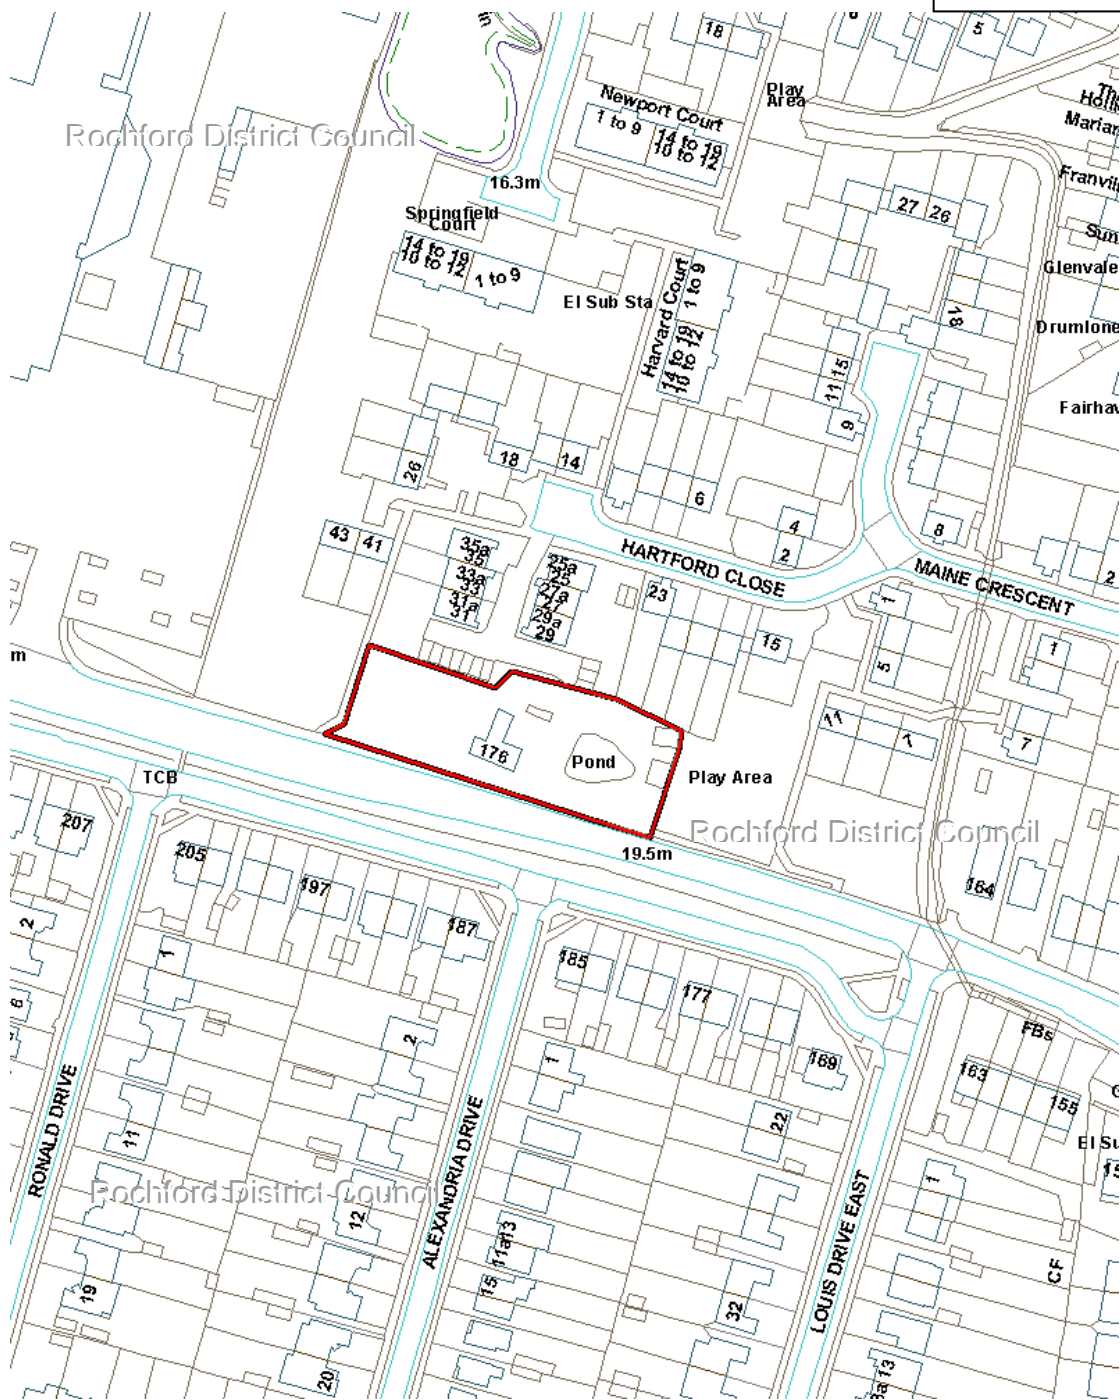

SCHEDULE ITEM 1

12/00109/FUL

Reproduced from the Ordnance Survey mapping with the permission of the Controller of Her Majesty's Stationery Office Crown Copyright. Unauthorised reproduction infringes Crown copyright and may lead to prosecution or civil proceedings. This copy is believed to be correct.

NTS

SCHEDULE ITEM 2

12/00103/FUL

Reproduced from the Ordnance Survey mapping with the permission of the Controller of Her Majesty's Stationery Office Crown Copyright. Unauthorised reproduction infringes Crown copyright and may lead to prosecution or civil proceedings. This copy is believed to be correct.